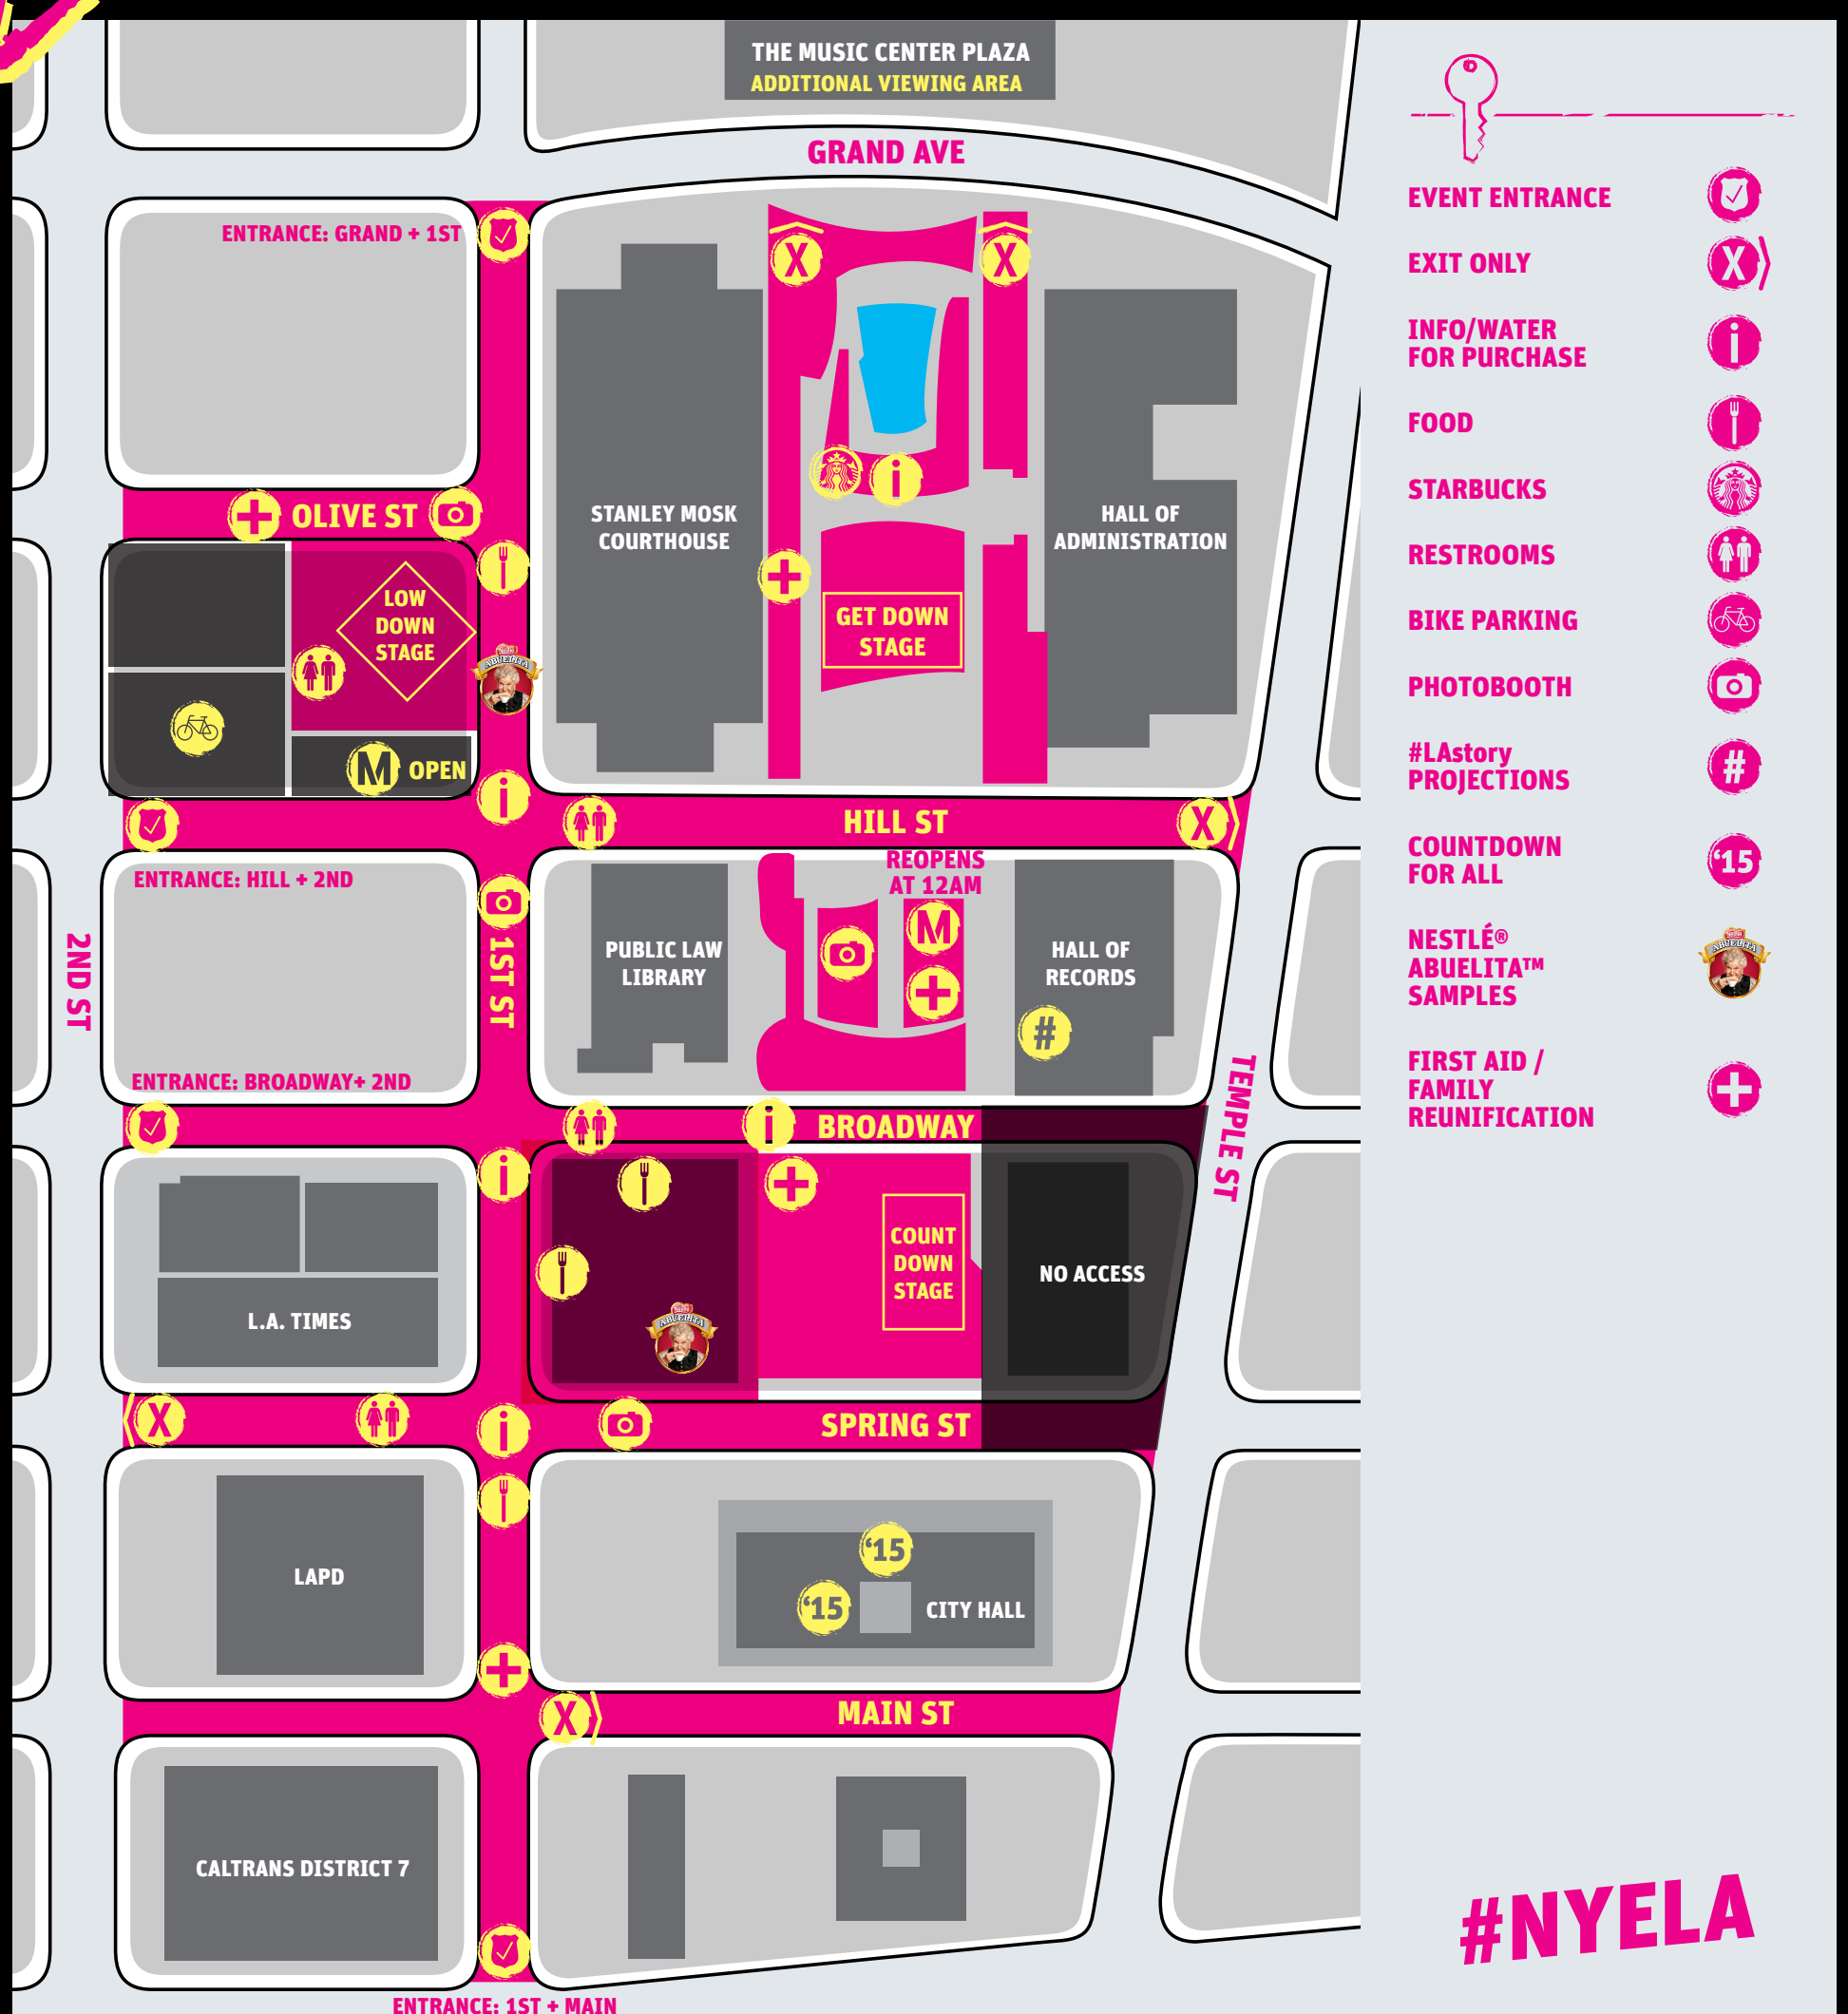

# FREE/GRATIS GRAND PARK COUNTDOWN TO 2015

#NYELA

@grandpark\_la

facebook.com/grandparklosangeles

- EVENT ENTRANCE
- EXIT ONLY
- INFO/WATER FOR PURCHASE
- FOOD
- STARBUCKS
- RESTROOMS
- BIKE PARKING
- PHOTOBOOTH
- #LAsory PROJECTIONS
- COUNTDOWN FOR ALL
- NESTLÉ® ABUELITA™ SAMPLES
- FIRST AID / FAMILY REUNIFICATION

#NYELA